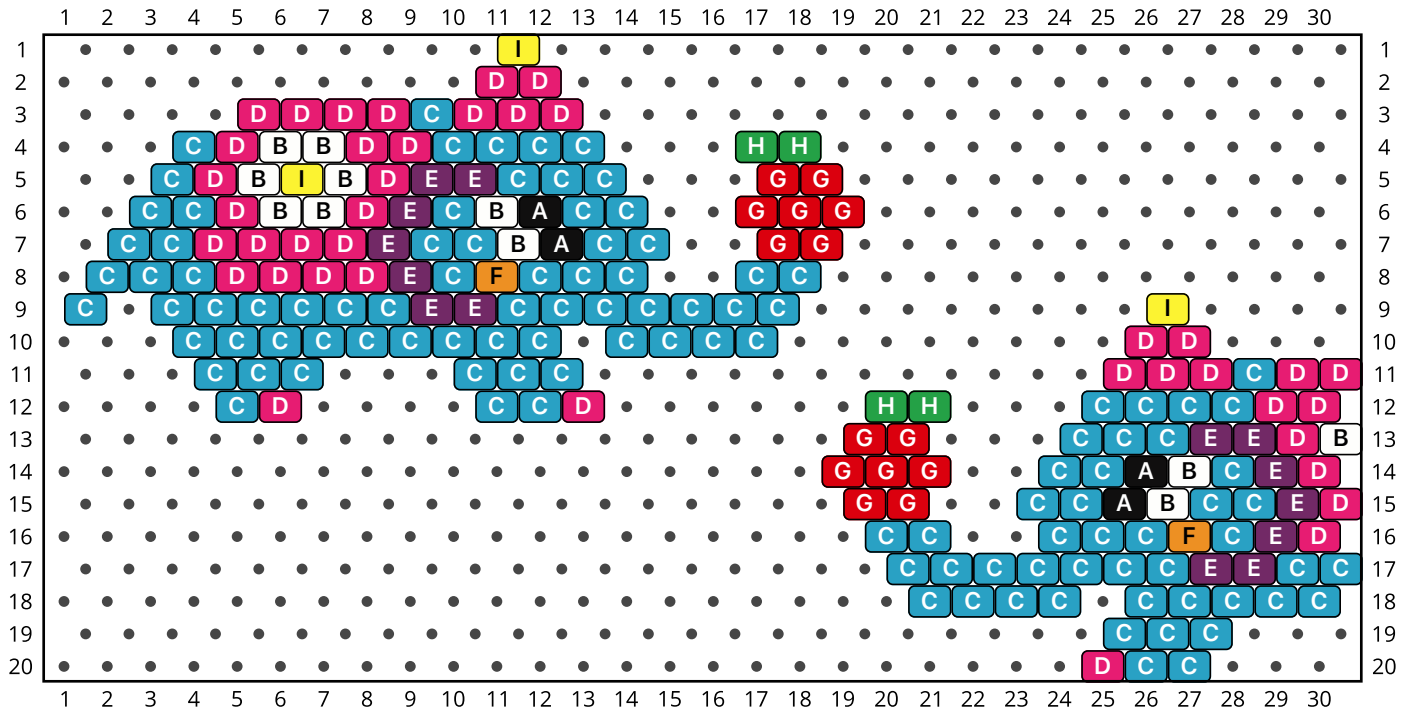

# Cuten Elephant Brick Stitch

Type: Brick

Width: 36

Height: 20

Bead size: 1.6 x 1.2 mm

Finished size: 2.3 x 0.9"

Total beads: 242

1

## Word Chart

Starting bead: Top Right

Row 1 (←) (1)I

Row 2 (→) (2)D

Row 3 (←) (3)D, (1)C, (4)D

Row 4 (→) (1)C, (1)D, (2)B, (2)D, (4)C, (3)-, (2)H

Row 5 (←) (2)G, (3)-, (3)C, (2)E, (1)D, (1)B, (1)I, (1)B, (1)D, (1)C

**F** DB681  
Frosted Silver Lined Orange  
Count: 2

**G** DB704  
Transparent Red Orange  
Count: 14

**H** DB713  
Transparent Dark Emerald  
Count: 4

**I** DB751  
Matte Opaque Yellow  
Count: 4