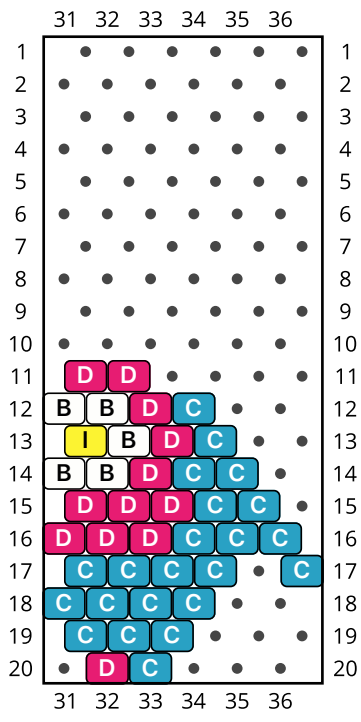

# Cuten Elephant Brick Stitch

Type: Brick

Width: 36

Height: 20

Bead size: 1.6 x 1.2 mm

Finished size: 2.3 x 0.9"

Total beads: 242

1

## Word Chart

Starting bead: Top Right

Row 1 (←) (1)I

Row 2 (→) (2)D

Row 3 (←) (3)D, (1)C, (4)D

Row 4 (→) (1)C, (1)D, (2)B, (2)D, (4)C, (3)-, (2)H

Row 5 (←) (2)G, (3)-, (3)C, (2)E, (1)D, (1)B, (1)I, (1)B, (1)D, (1)C

Row 10 (→) (9)C, (1)-, (4)C, (8)-, (2)D

Row 11 (←) (4)D, (1)C, (3)D, (12)-, (3)C, (3)-, (3)C

Row 12 (→) (1)C, (1)D, (4)-, (2)C, (1)D, (6)-, (2)H, (3)-, (4)C, (2)D, (2)B, (1)D, (1)C

Row 13 (←) (1)C, (1)D, (1)B, (1)I, (1)B, (1)D, (2)E, (3)C, (3)-, (2)G

**F** DB681  
Frosted Silver Lined Orange  
Count: 2

**G** DB704  
Transparent Red Orange  
Count: 14

**H** DB713  
Transparent Dark Emerald  
Count: 4

**I** DB751  
Matte Opaque Yellow  
Count: 4