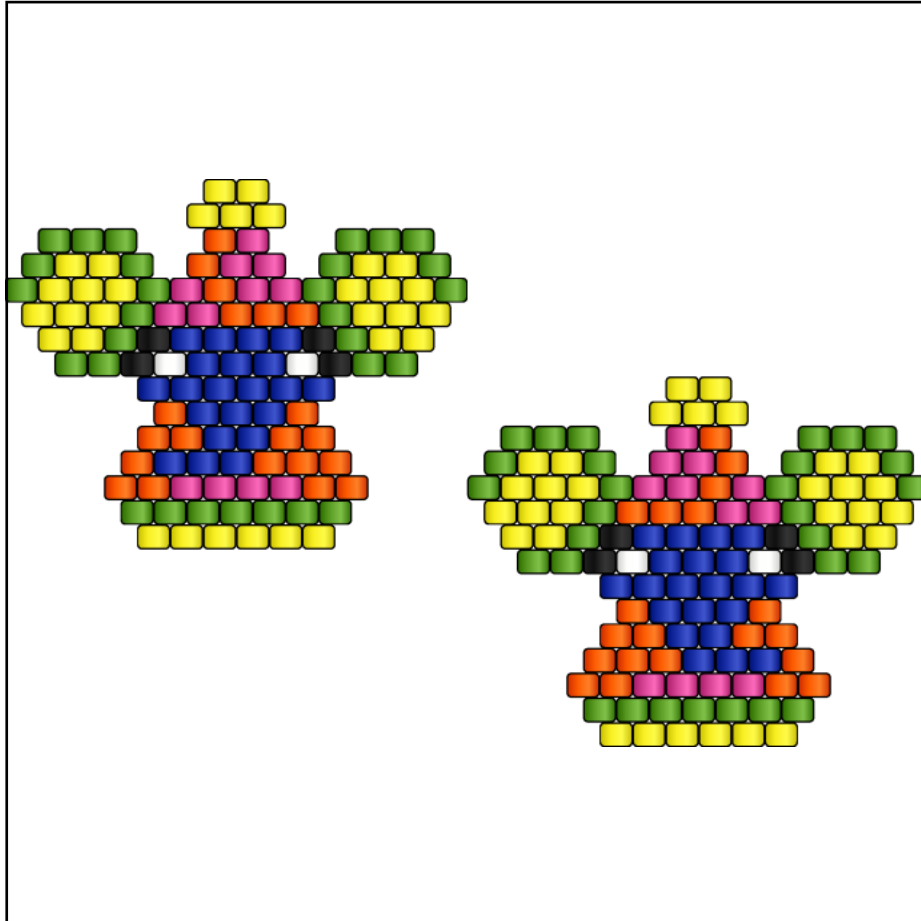

# Cute Elephant Earrings

Type: Brick

Width: 28

Height: 23

Bead size: 1.6 x 1.2 mm

Finished size: 1.8 x 1.0"

Total beads: 238