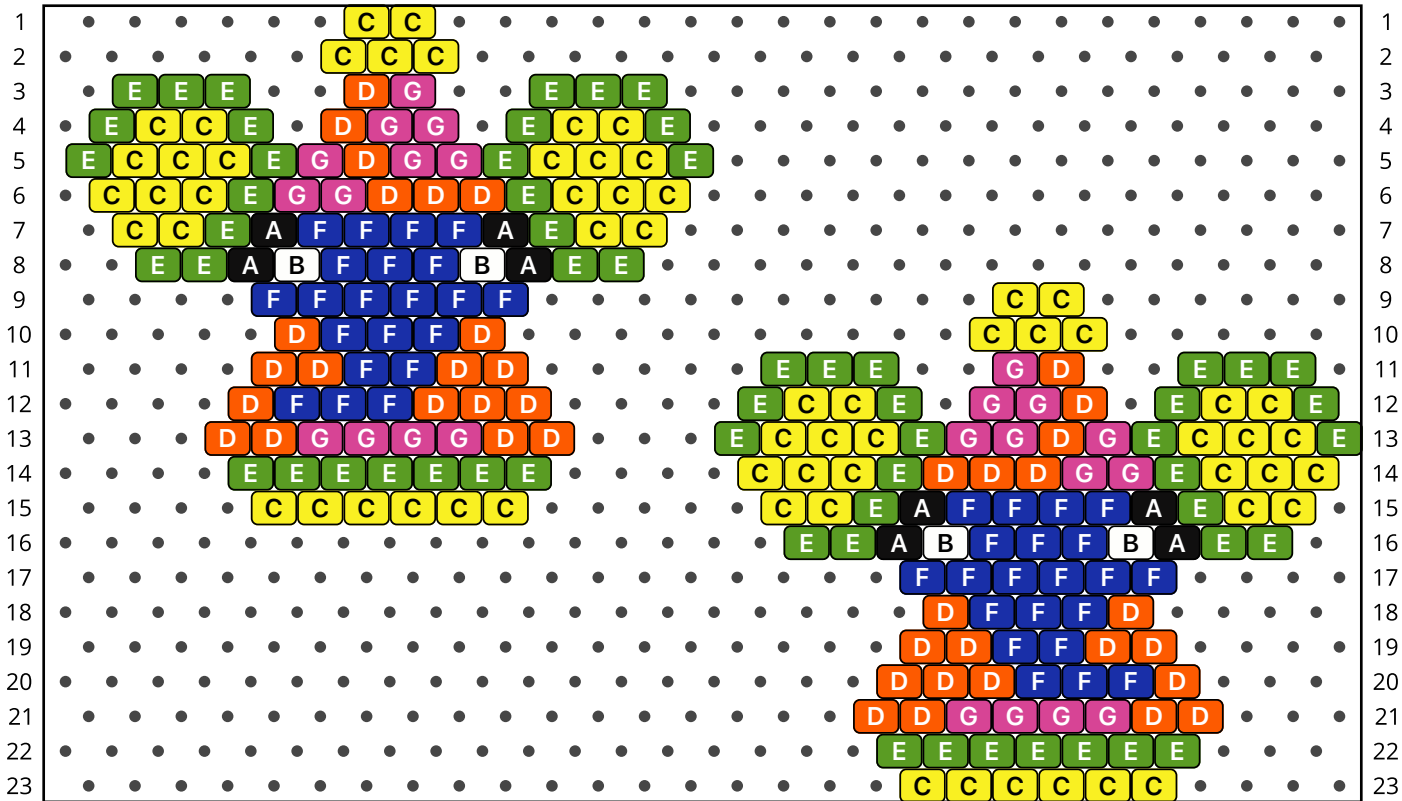

# Cute Elephant Earrings

Type: Brick

Width: 28

Height: 23

Bead size: 1.6 x 1.2 mm

Finished size: 1.8 x 1.0"

Total beads: 238

## Word Chart

Row 1 (L) (2)C

Row 2 (R) (3)C

Row 3 (L) (3)E, (2)Blank, (1)G, (1)D, (2)Blank, (3)E

Row 4 (R) (1)E, (2)C, (1)E, (1)Blank, (1)D, (2)G, (1)Blank, (1)E, (2)C, (1)E

Row 5 (L) (1)E, (3)C, (1)E, (2)G, (1)D, (1)G, (1)E, (3)C, (1)E

Row 6 (R) (3)C, (1)E, (2)G, (3)D, (1)E, (3)C

Row 7 (L) (2)C, (1)E, (1)A, (4)F, (1)A, (1)E, (2)C

Row 8 (R) (2)E, (1)A, (1)B, (3)F, (1)B, (1)A, (2)E

Row 9 (L) (2)C, (10)Blank, (6)F

Row 10 (R) (1)D, (3)F, (1)D, (10)Blank, (3)C